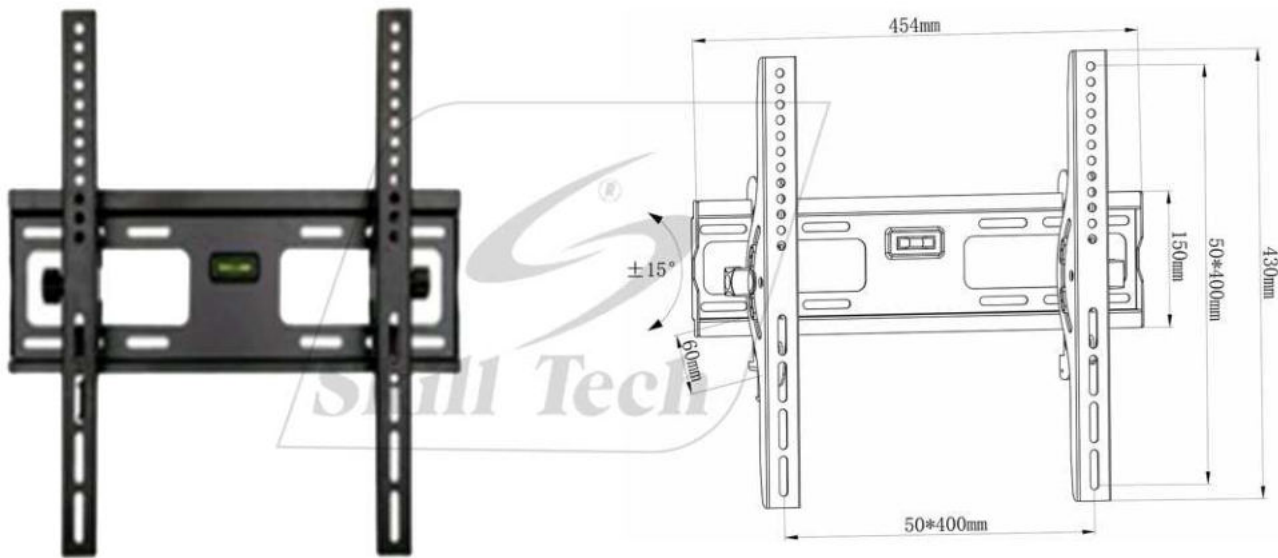

SH 44T

Tilt TV Wall Mount

For most 23" - 60" LED, LCD Flat Panel TVs

Screen Size
23"-60"

VESA
400x400

Profile
68mm

Weight Capacity
45kg

Tilt Range
+15° ~ -15°

Bubble Level

Easily adjust your TV
without tools

Integrated Bubble Level
Assures easy installation alignment

Simple Construction
Ensures a quick and easy installation